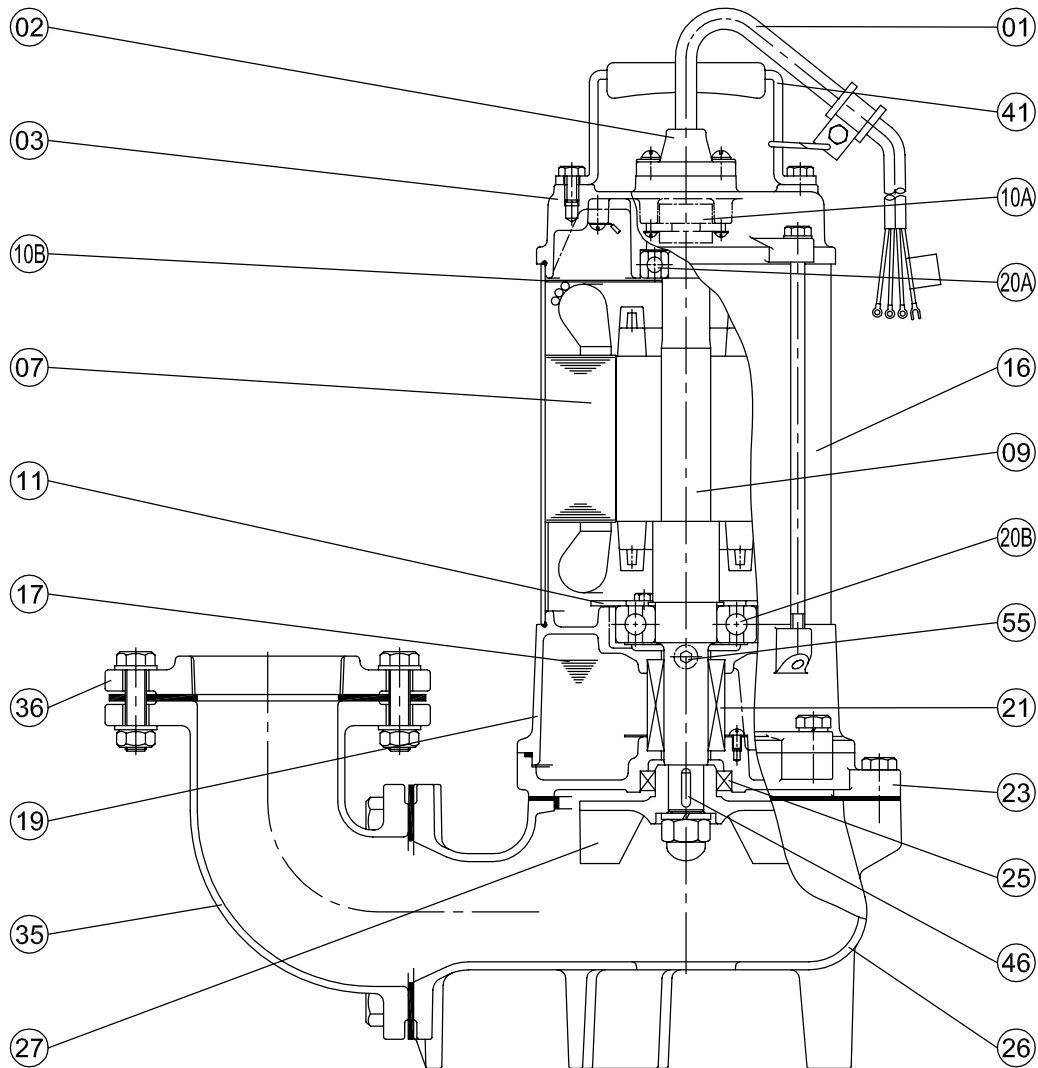

MODEL: SF-35

No.	Part name	Material	QTY	Remark
01	Cable	HVCT	1	
02	Cable base	SUS316	1	
03	Upper cover	SUS316	1	
07	Stator		1	
09	Shaft(with Rotor)	SUS316	1	
10A	Auto-cut		1	
10B	Auto-cut plate		1	
11	Bearing fixer	SS41	1	
16	Motor frame	SUS316	1	
17	Lubricant	Turbine oil #32	1	
19	Bearing bracket	SCS14	1	
20A	Upper bearing		1	
20B	Lower bearing		1	

No.	Part name	Material	QTY	Remark
21	M. seal	CA VS CE SIC VS SIC	1	
23	M. seal bracket	SUS316	1	
25	Oil seal	VITON	1	
26	Casing	SUS316	1	
27	Impeller	SUS316	1	
35	Coupling	SUS316	1	
36	Flange	SUS316	1	
41	Handle	SUS304	1	
46	Impeller key	SUS304	1	
47	Packing (1 set)		1	
55	Oil plug	SUS304	1	