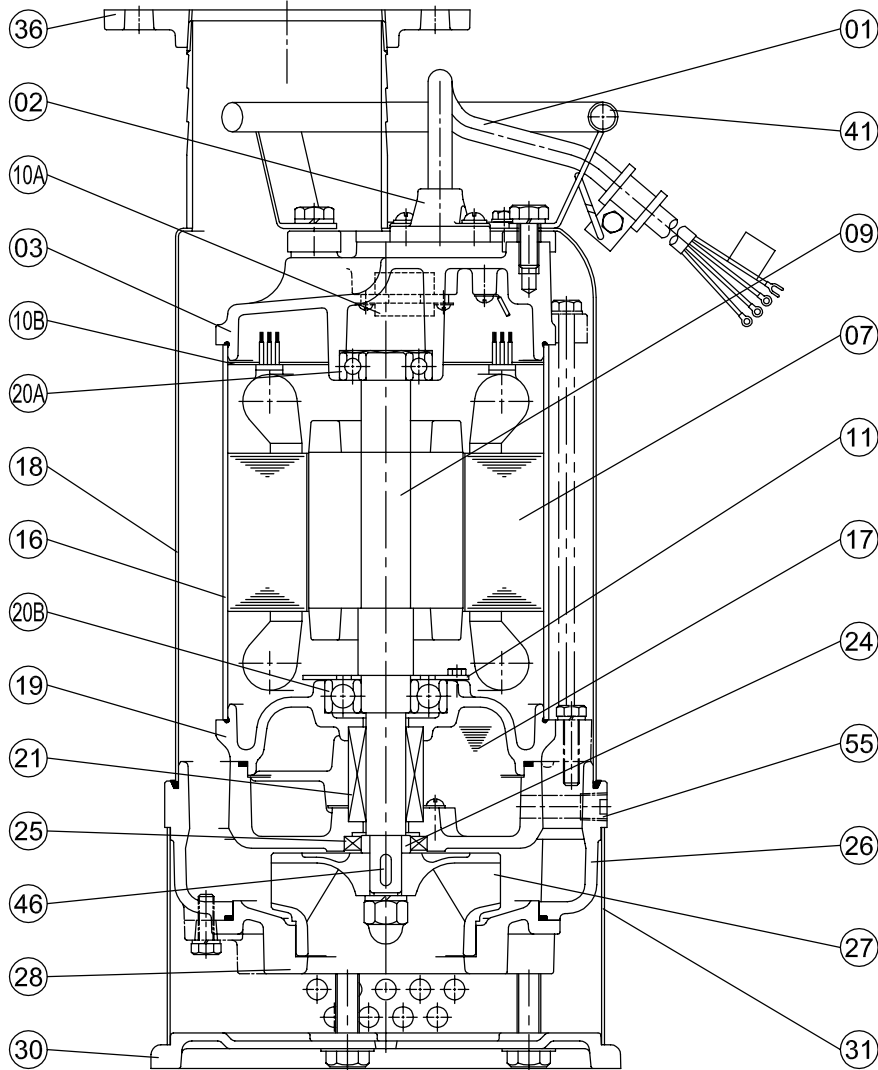

MODEL: IC-32A;IC-33A;IC-43A;IC-45 3Ø

No.	Part name	Material	QTY	Remark
01	Cable	VCT	1	5HP/HVCT
02	Cable base	ABS907	1	
03	Upper cover	FC-200	1	
07	Stator		1	
09	Shaft(with Rotor)	SUS403	1	
10A	Auto-cut		1	
10B	Auto-cut plate		1	
11	Bearing fixer	SS41	1	
16	Motor frame	SUS304	1	
17	Lubricant	Turbine oil #32	1	
18	Out cover	SUS304	1	
19	Bearing bracket	FC-200	1	
20A	Upper bearing		1	
20B	Lower bearing		1	
21	M. seal	CA VS CE	1	

No.	Part name	Material	QTY	Remark
24	Oil seal bush	SUS304	1	
25	Oil seal	NBR	1	
26	Casing	FC-200	1	
27	Impeller	Bronze	1	
28	Casing cover	FC-200	1	
30	Footing	FC-200	1	
31	Strainer	SUS304	1	
36	Flange	FC-200	1	
41	Handle	SUS304	1	
46	Impeller key	SUS304	1	
47	Packing (1 set)		1	
55	Oil plug	SUS304	1	