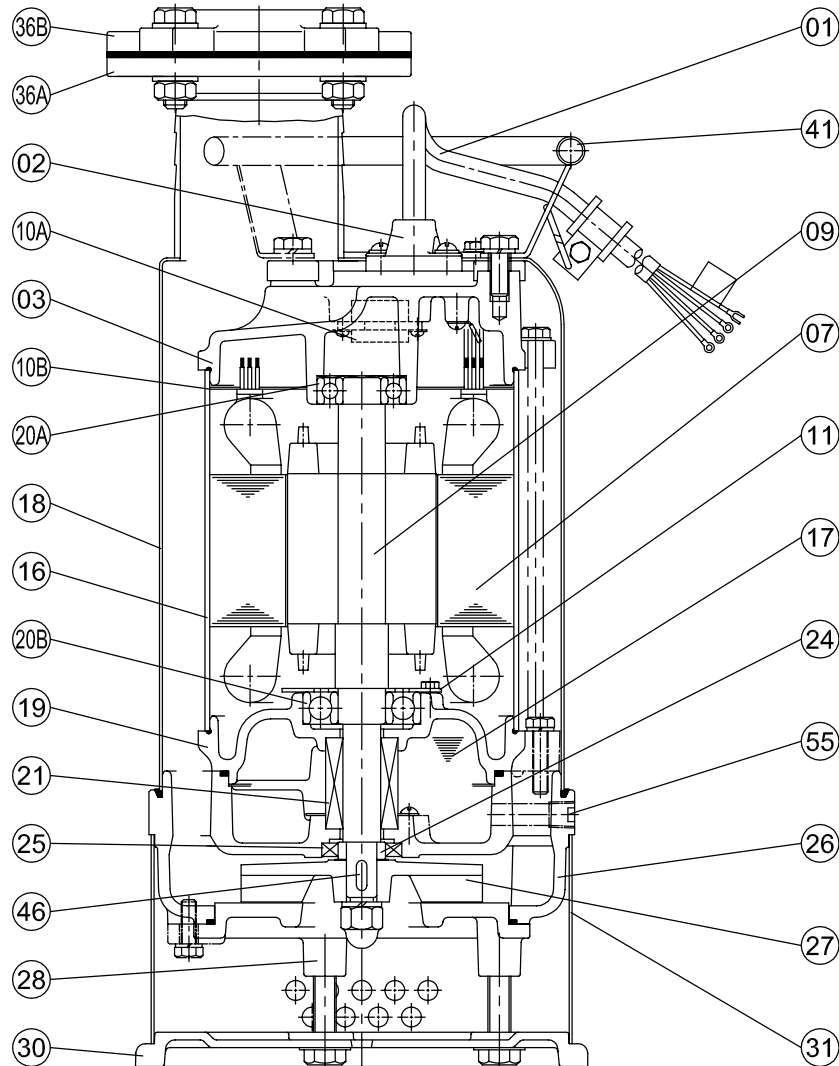

MODEL: AS-32A;AS-33A;AS-35 3Ø

No.	Part name	Material	QTY	Remark
01	Cable	VCT	1	5HP/HVCT
02	Cable base	PC+PBT	1	
03	Upper cover	FC-200	1	
07	Stator		1	
09	Shaft(with Rotor)	SUS403	1	
10A	Auto-cut		1	
10B	Auto-cut plate		1	
11	Bearing fixer	SS41	1	
16	Motor frame	SUS304	1	
17	Lubricant	Turbine oil #32	1	
18	Out cover	SUS304	1	
19	Bearing bracket	FC-200	1	
20A	Upper bearing		1	
20B	Lower bearing		1	
21	M. seal	CA VS CE SIC VS SIC	1	

No.	Part name	Material	QTY	Remark
24	Oil seal bush	SUS304	1	
25	Oil seal	NBR	1	
26	Casing	FC-200	1	
27	Impeller	HCR	1	
28	Casing cover	FCD450	1	
30	Footing	FC-200	1	
31	Strainer	SUS304	1	
36A	Flange	FC-200	1	
36B	Flange	FC-200	1	
41	Handle	SUS304	1	
46	Impeller key	SUS304	1	
47	Packing (1 set)		1	
55	Oil plug	SUS304	1	