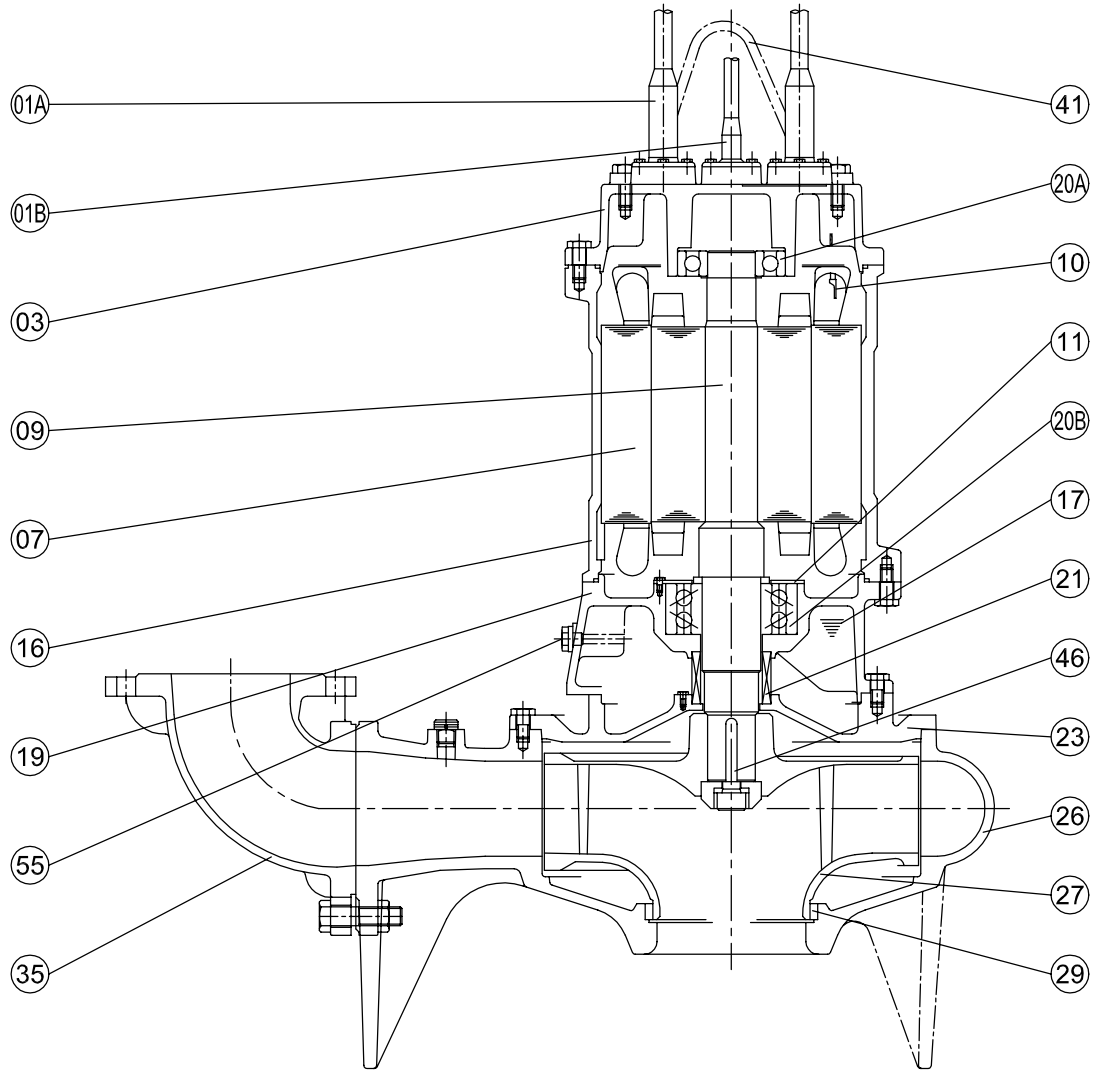

## MODEL: AF-620(50Hz);AF-630

No.	Part name	Material	QTY	Remark
01A	Cable	2PNCT	1	
01B	Cable	2PNCT	1	
03	Upper cover	FC-200	1	
07	Stator		1	
09	Shaft(with Rotor)	SUS403	1	
10	Auto-cut		3	
11	Bearing fixer	FC-200	1	
16	Motor frame	FC-200	1	
17	Lubricant	Turbine oil #32	1	
19	Bearing bracket	FC-200	1	
20A	Upper bearing		1	
20B	Lower bearing		1	

No.	Part name	Material	QTY	Remark
21	M. seal	SIC VS SIC SIC VS SIC	1	
23	M. seal bracket	FC-200	1	
26	Casing	FC-200	1	
27	Impeller	FC-200	1	
29	Impeller bush	BC	1	
35	Coupling	FC-200	1	
41	Handle	SS41	1	
46	Impeller key	SUS304	1	
47	Packing (1 set)		1	
55	Oil plug	SUS304	1	