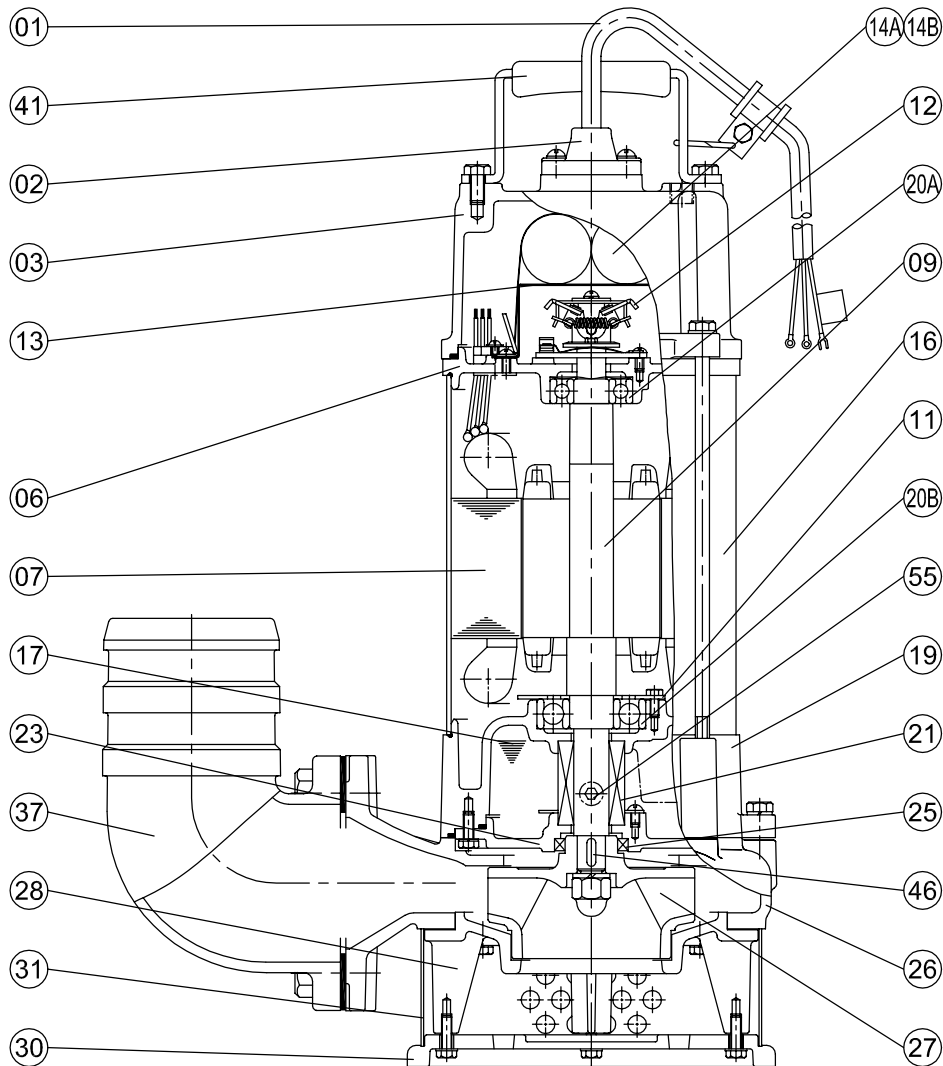

MODEL: A-43 1Ø

No.	Part name	Material	QTY	Remark
01	Cable	VCT	1	
02	Cable base	PC+PBT	1	
03	Upper cover	FC-200	1	
06	Bracket	FC-200	1	
07	Stator		1	
09	Shaft(with Rotor)	SUS403	1	
11	Bearing fixer	SS41	1	
12	Centrifugal switch		1	
13	Centrifugal switch cover		1	
14A	Capacitor		1	
14B	Start capacitor		1	
16	Motor frame	SUS304	1	
17	Lubricant	Turbine oil #32	1	
19	Bearing bracket	FC-200	1	
20A	Upper bearing		1	
20B	Lower bearing		1	

No.	Part name	Material	QTY	Remark
21	M. seal	CA VS CE	1	
23	M. seal bracket	FC-200	1	
25	Oil seal	NBR	1	
26	Casing	FC-200	1	
27	Impeller	FC-200	1	
28	Casing cover	FC-200	1	
30	Footing	FC-200	1	
31	Strainer	SUS304	1	
35	Coupling	FC-200	1	
41	Handle	SS41	1	
46	Impeller key	SUS304	1	
47	Packing (1 set)		1	
55	Oil plug	SUS304	1	